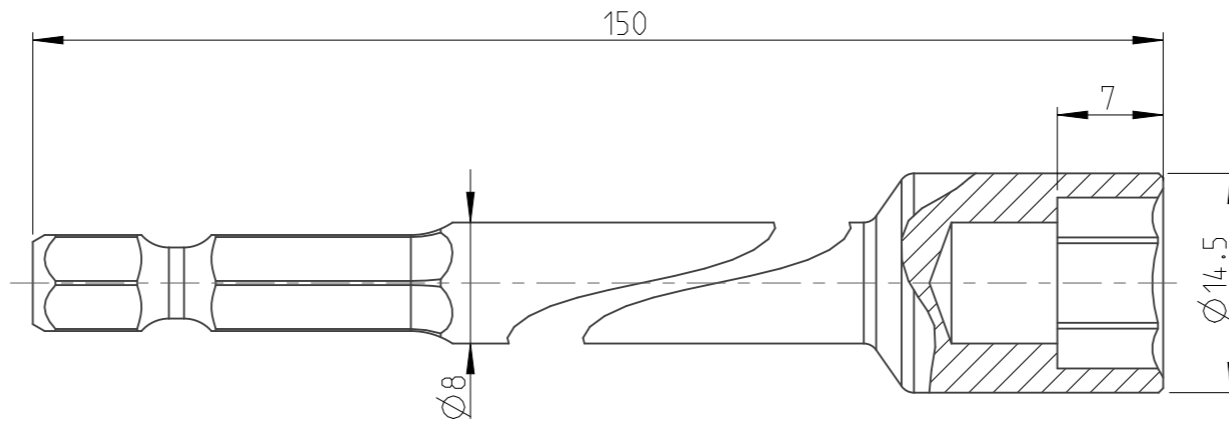

PART	4027100310	Status	Released	Rev./Iter	2.1
Drawing	4027100310	Status		Rev./Iter	2.2

proprietary document. Not to be used in any way without our consent.

SALTUS

Name	Nut setter-HEXE1/4"-L150-HEX10
Designation	4027 1003 10