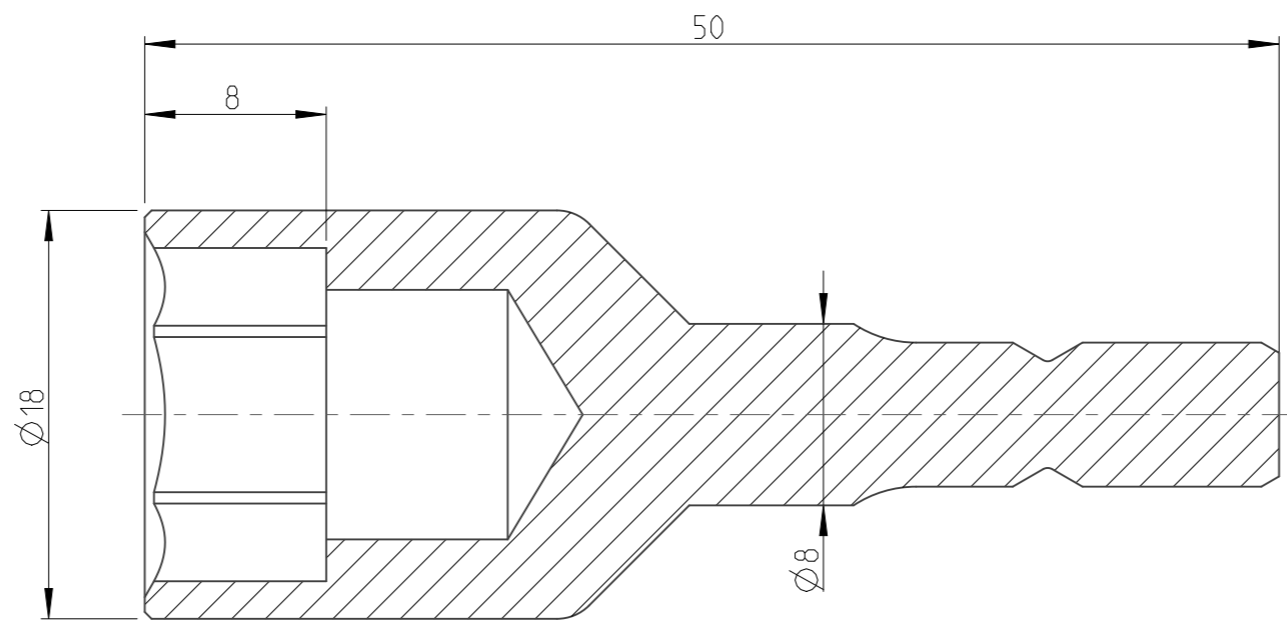

PART	4027100013	Status	Released	Rev./Iter	2.1
Drawing	4027100013	Status		Rev./Iter	2.1

1 2 3 4 5 6 7 8 9 10

A
B
C
D

E
F

G

proprietary document. Not to be used in any way without our consent.

SALTUS	Name	Nut setter-HEXE1/4"-L50-HEX13
	Designation	4027 1000 13