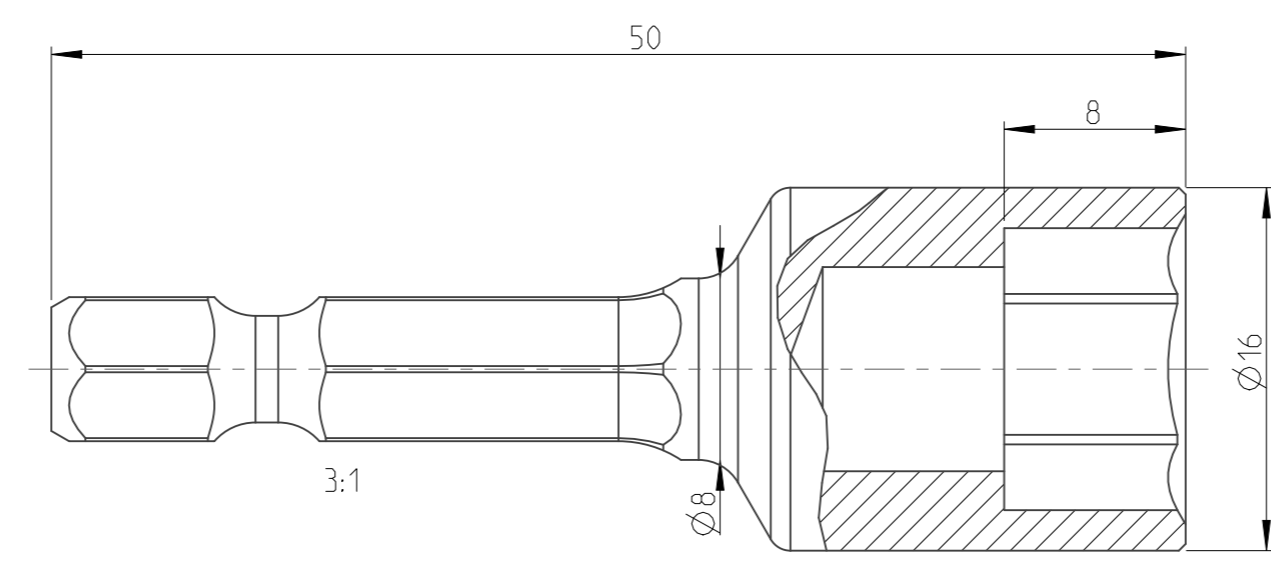

PART	4027100011	Status	Released	Rev./Iter	1.1
Drawing	4027100011	Status		Rev./Iter	1.1

proprietary document. Not to be used in any way without our consent.

<b>SALTUS</b>	Name	Nut setter-HEXE1/4"-L50-HEX11
	Designation	4027 1000 11