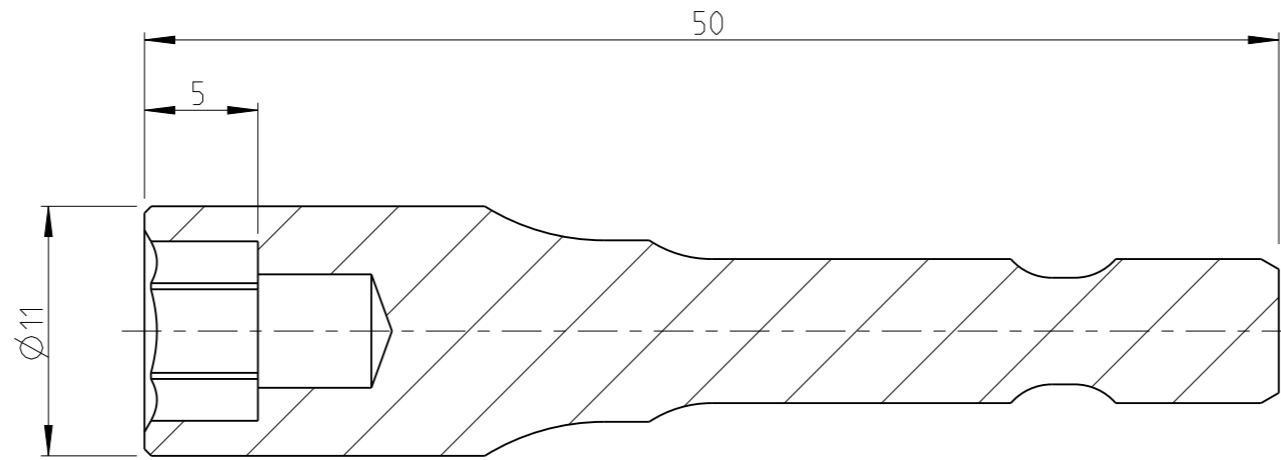

PART	4027100007	Status	Released	Rev. / Iter	0,0
Drawing	4027100007	Status		Rev. / Iter	0,0

proprietary document. Not to be used in any way without our consent.

SALTUS

Name	Nut setter-HEXE1/4"-L50-HEX7
Designation	4027 1000 07