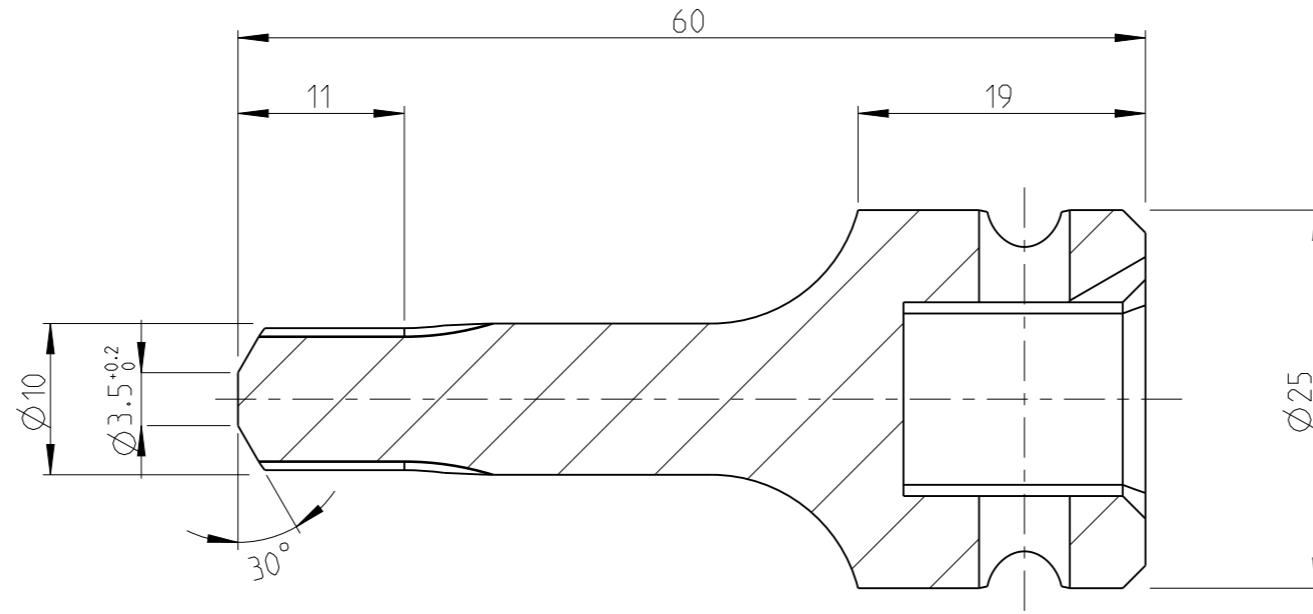

PART	402704.1388	Status	Released	Rev. / Iter	0.2
Drawing	402704.1388	Status		Rev. / Iter	0.2

1:1

proprietary document. Not to be used in any way without our consent.

SALTUS	Name	BitSocket-SQ1/2"-L60-XZN10
	Designation	4027 0413 88