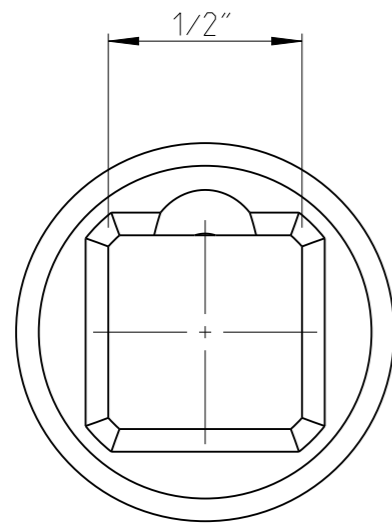

PART	402704.1388	Status	Released	Rev. / Iter	0.2
Drawing	402704.1388	Status		Rev. / Iter	0.2

1:1

proprietary document. Not to be used in any way without our consent.

SALTUS	Name	BitSocket-SQ1/2"-L60-XZN10
	Designation	4027 0413 88