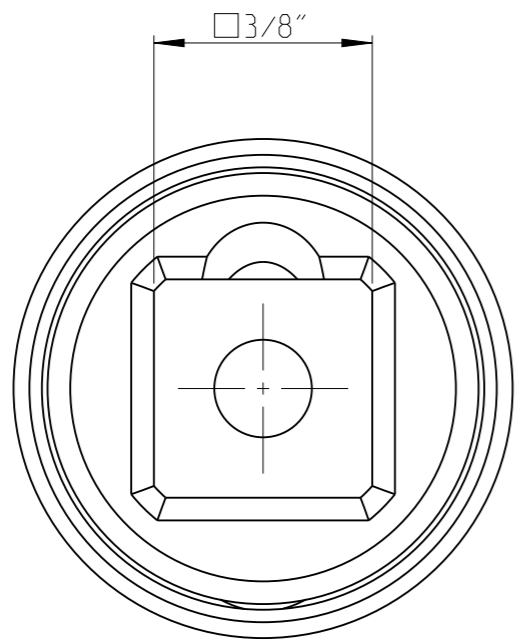

ASSEMBLY	4027036006	Status	Released	Rev. / Iter	0.1
DRAWING	4027036006	Status		Rev. / Iter	0.2

1:1

proprietary document. Not to be used in any way without our consent.

SALTUS

Name: Socket-SQ3/8"-L32-EPL8-R
 Designation: 4027 0360 06