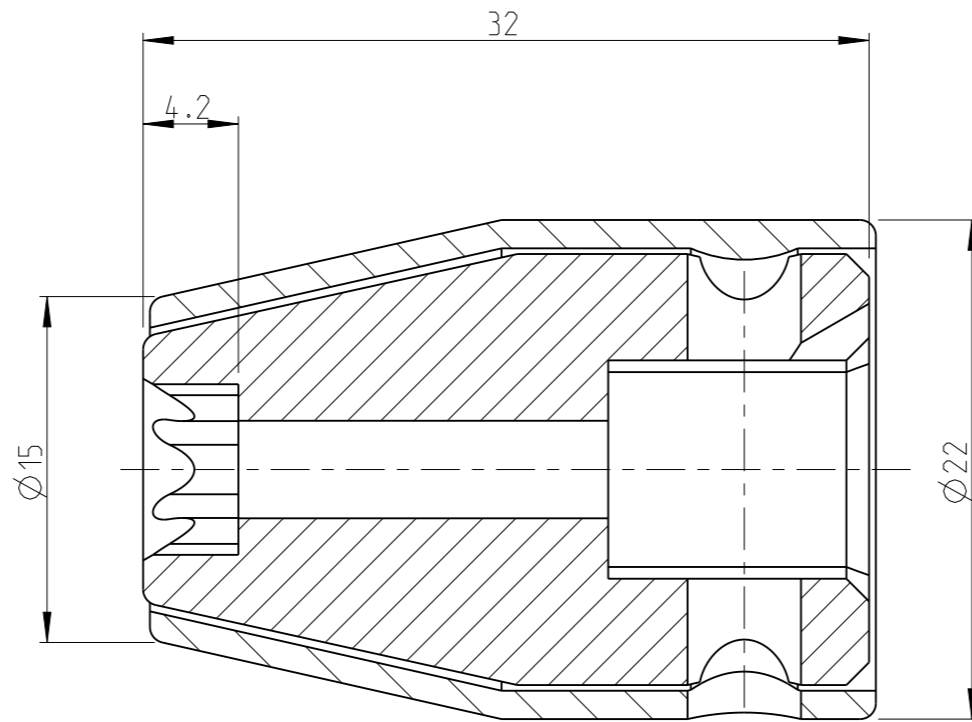

ASSEMBLY	4027036006	Status	Released	Rev. / Iter	0.1
DRAWING	4027036006	Status		Rev. / Iter	0.2

1:1

proprietary document. Not to be used in any way without our consent.

SALTUS

Name: Socket-SQ3/8"-L32-EPL8-R
 Designation: 4027 0360 06