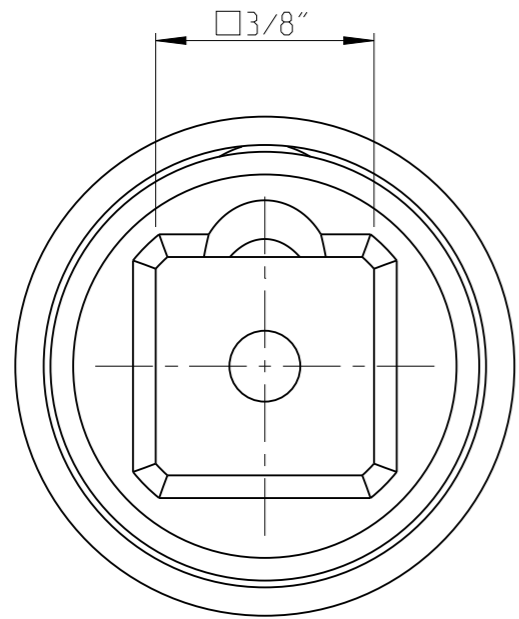

ASSEM	4027017162	Status	Released	Rev./Iter	0.1
Drawing	4027017162	Status		Rev./Iter	0.1

proprietary document. Not to be used in any way without our consent.

SALTUS

Name
Socket-SQ3/8"-L32-E5-R
Designation
4027 0171 62