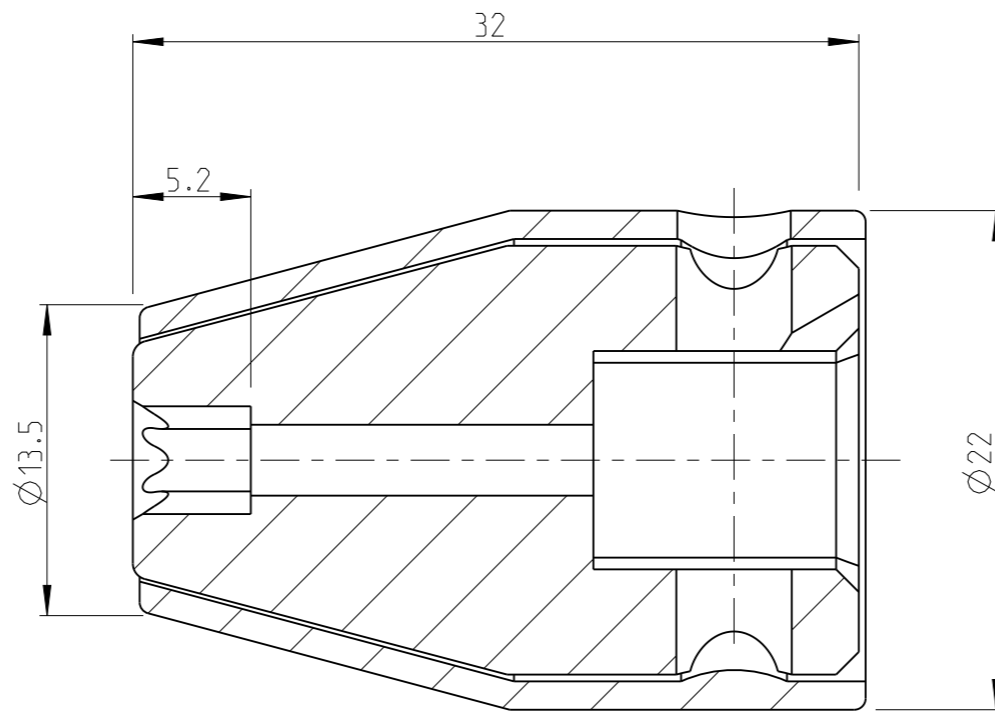

ASSEM	4027017162	Status	Released	Rev./Iter	0.1
Drawing	4027017162	Status		Rev./Iter	0.1

proprietary document. Not to be used in any way without our consent.

SALTUS

Name
Socket-SQ3/8"-L32-E5-R
Designation
4027 0171 62