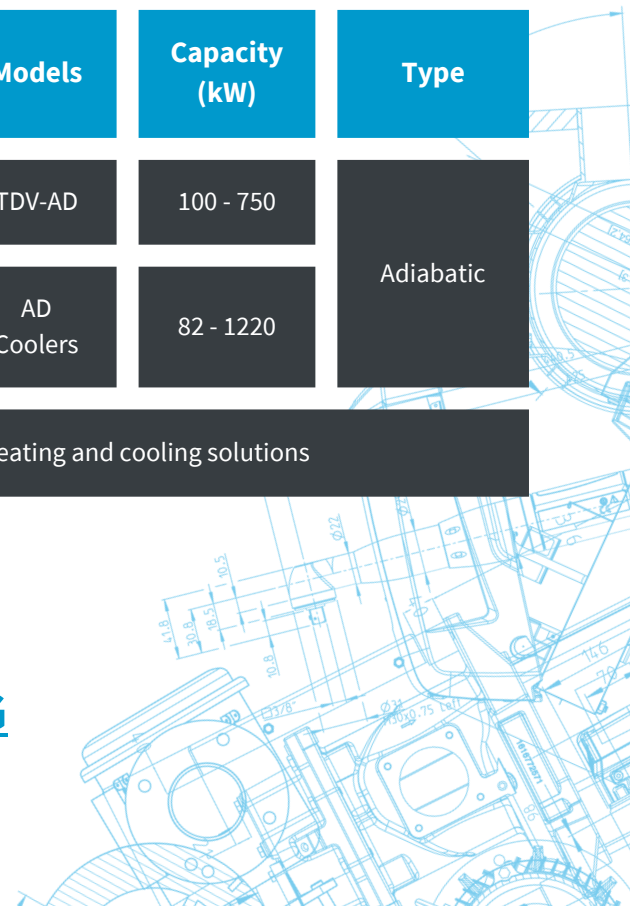

The Atlas Copco logo is displayed in white text within a blue rectangular box. The logo consists of the company name "Atlas Copco" in a serif font, flanked by two horizontal white bars above and below the text.A large, semi-transparent blue triangle is overlaid on the bottom left of the image. Inside this triangle is a white technical drawing of a mechanical component, likely a compressor or motor, showing various dimensions and labels such as "CC (1.3)", "Ø72", "Ø77.5", "Ø72", "10.5", "10.8", "11.8", "16.5", "18.8", "19.8", "16.5", "17.75/16.21", "13.98", "13.98", "14.14/10.6", and "14.14/10.6".

*Optional impeded tank and pump (s)

Process Water Coolers

Models	Capacity (kW)	Type
TDV-AD	100 - 750	Adiabatic
AD Coolers	82 - 1220	

Heating and cooling solutions

**PINDAI KODE QR ATAU KLIK
TAUTAN INI UNTUK KATALOG
LENGKAP**